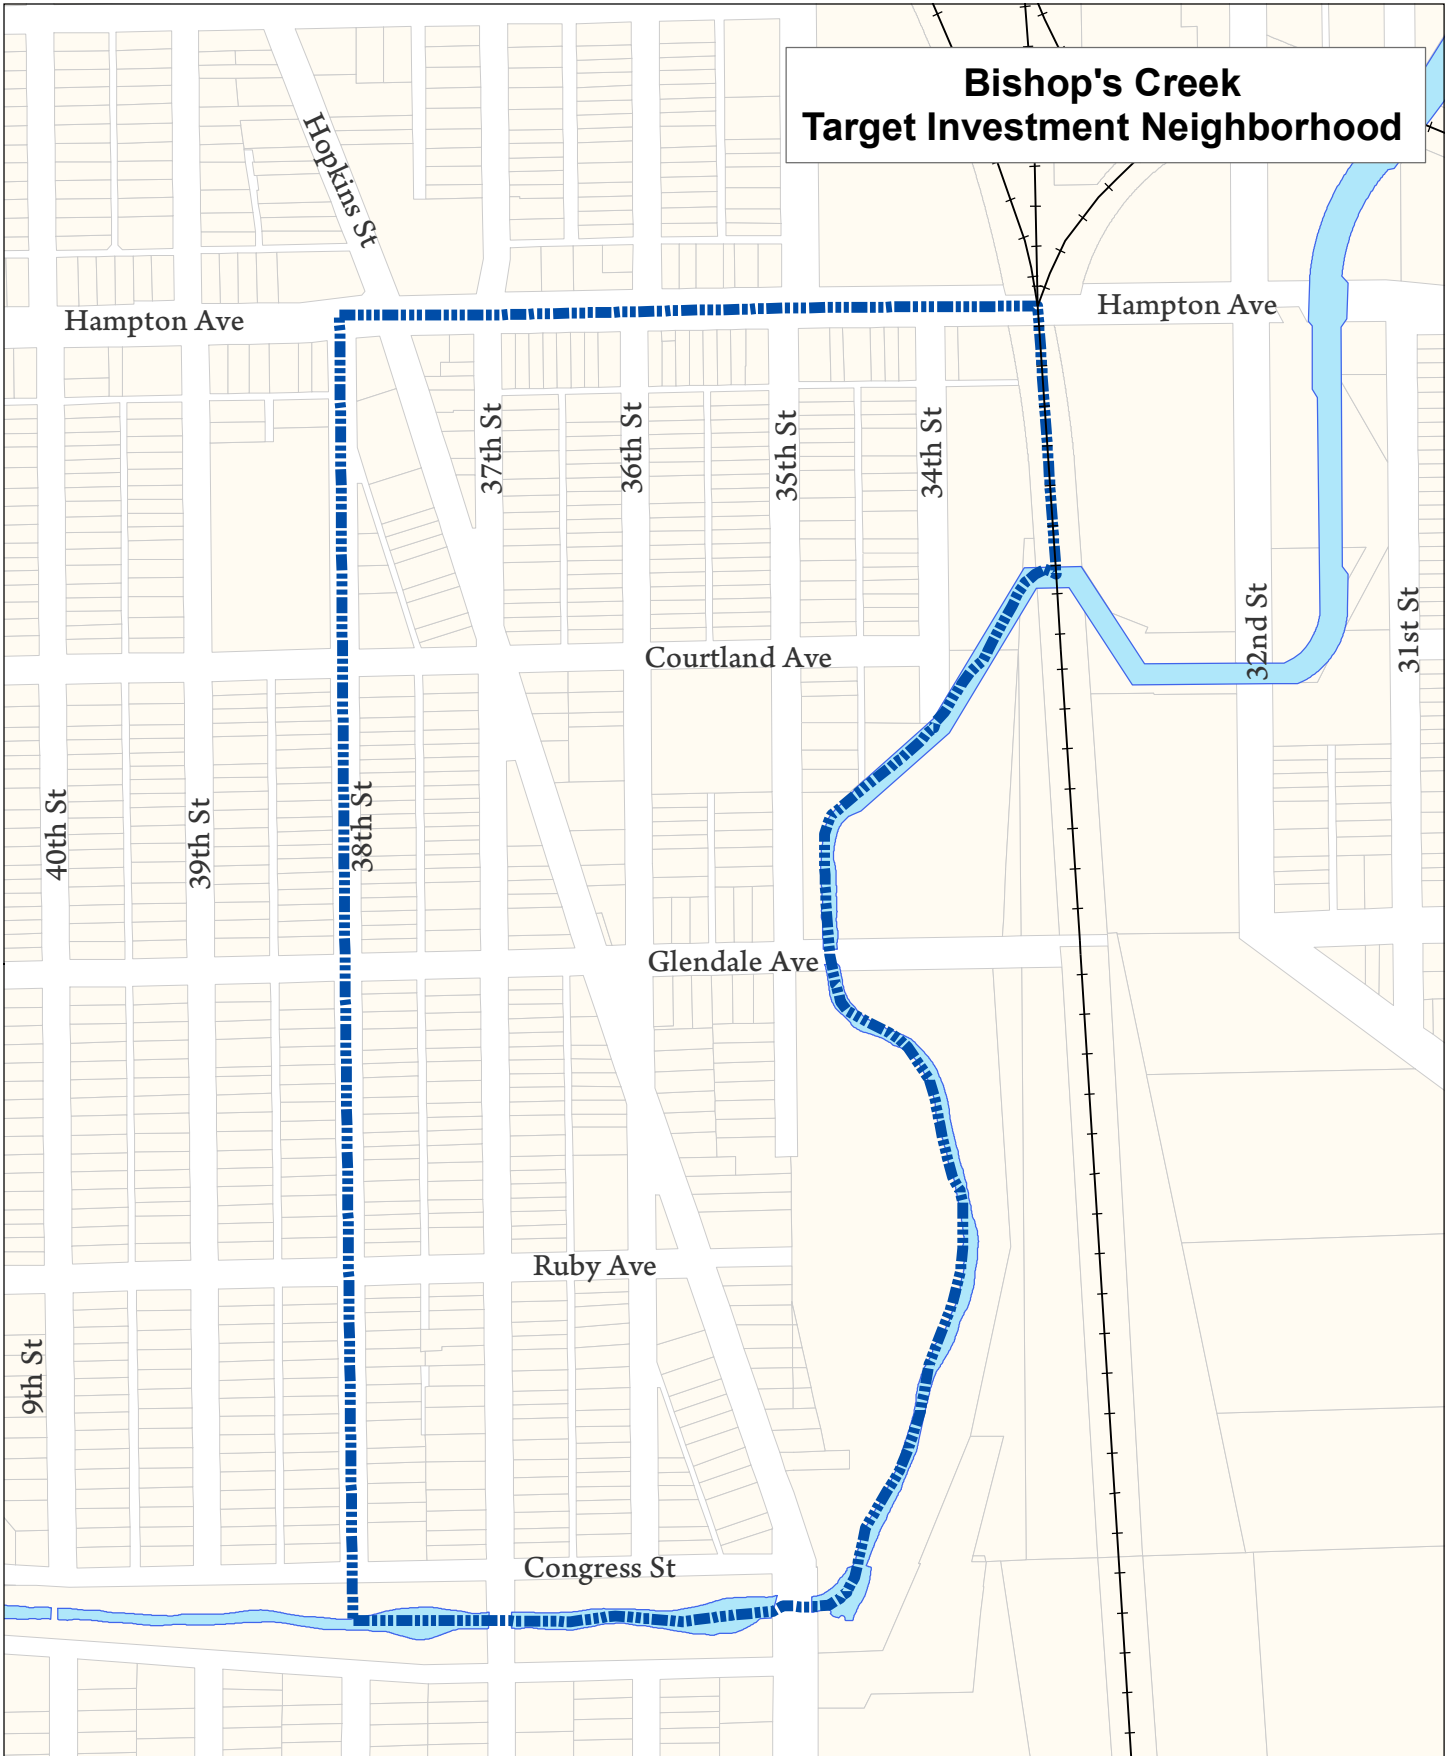

# Bishop's Creek Target Investment Neighborhood

Produced by:  
Department of City Development Information Center, RTW  
Project File:  
W:\Map Requests 2009\TIN 09\bishops creek.mdx  
Map File:  
W:\Map Requests 2009\TIN 09\bishops creek.pdf  
Generated: 14-January-2009, Scale = 1:5,000