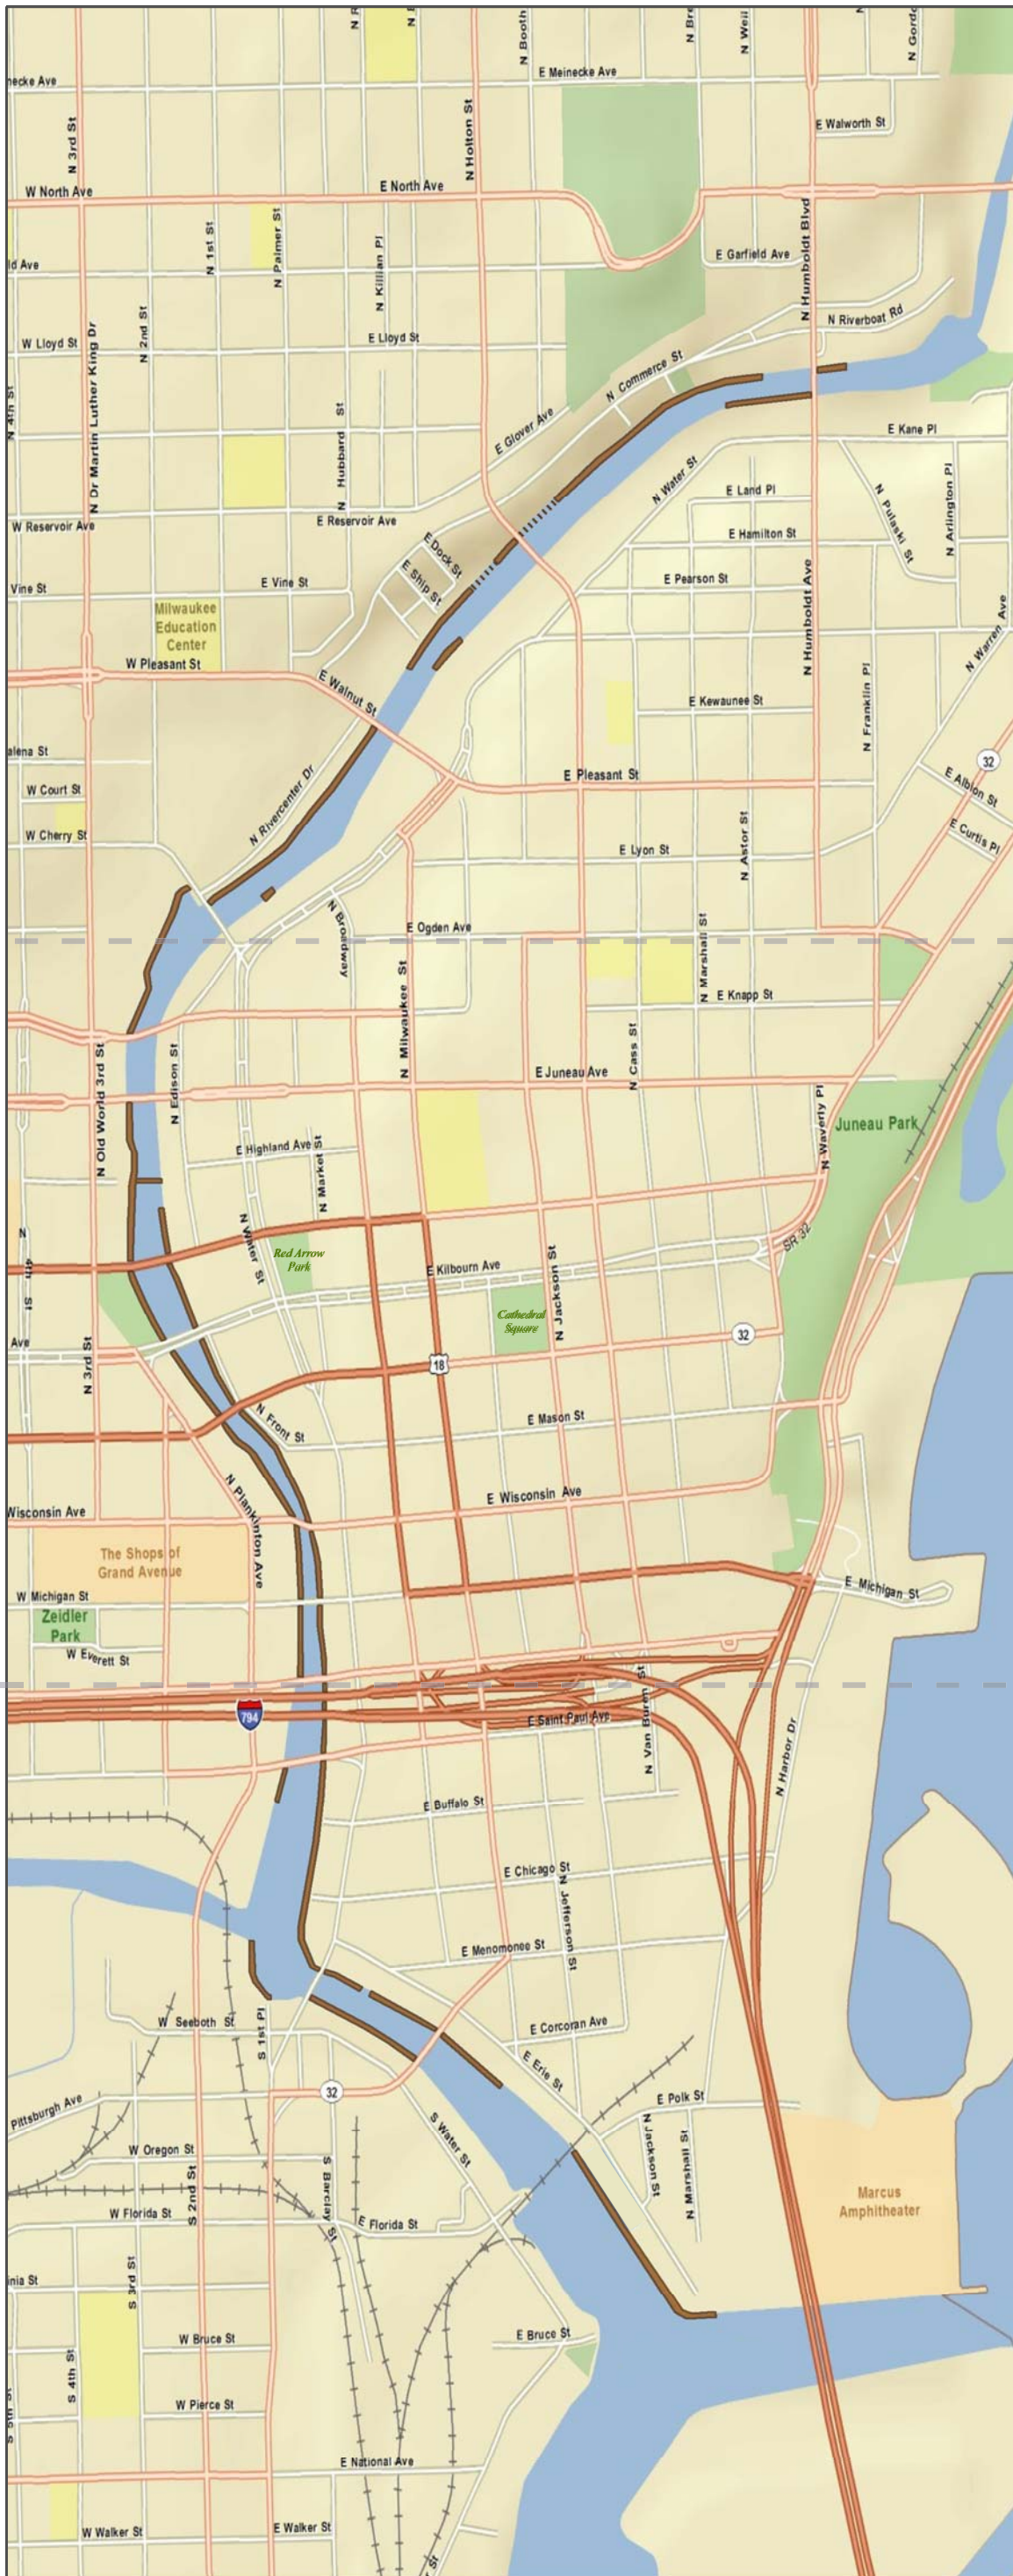

Milwaukee Riverwalk

Legend

- Existing Riverwalk 
- Planned for 2009 

Beerline Map

Downtown Map

Third Ward Map

Produced by:
Department of City Development Information Center, RTW

Project File:
W:\Map Requests 2009\riverwalk overview 01 091
riverwalk overview map.mxd

Map File:
W:\Map Requests 2009\riverwalk overview 01 091
riverwalk overview map.pdf

Generated: 13-January-2008, Scale = 1:6,000

0 500 1,000 Feet